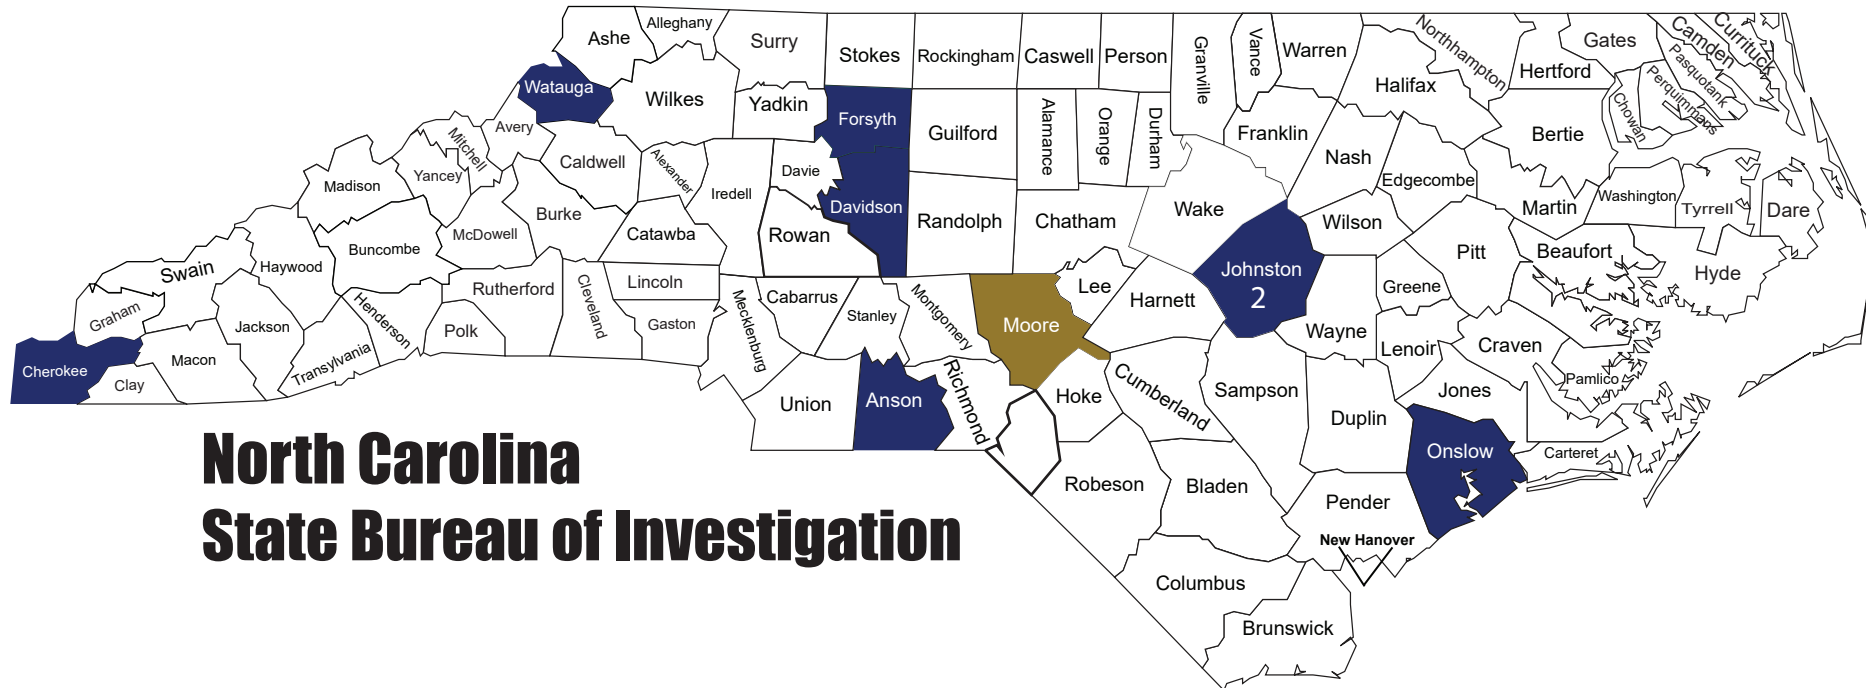

2021 Methamphetamine Clandestine Lab Responses

Total: 9

As of December 31, 2021

North Carolina State Bureau of Investigation

- Methamphetamine Laboratory Responses**
- Methamphetamine Laboratory Responses plus DMT**